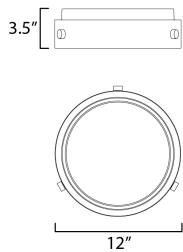

PRODUCT DESCRIPTION

Tasteful details on this series of low-profile Vivex sconces and flush mounts adds a stylish touch to functional spaces. Finished in a two-tone Black and Gold combination, this Vivex series is engineered to withstand harsher climates adding fashionable flare to a necessary lighting element. The Gold rivet details at its corners are not just decorative, but structurally secure an outer shell that seals its internal LED housing from water intrusion. The applications of the flush mount and slim sconces provide dimensional convenience and accessibility for limited spaces or hallways regulated by ADA requirements.

MEASUREMENTS

DIMENSION : 12" W x 3.5" H
 MAX OAH : 11" W x 3.25" H
 HANGING WEIGHT : 3 lb

LAMPING

INPUT VOLTAGE : 120V
 LUMENS : 1,920 Rated (1,200 Del.)
 BULB : 1 x 29W LED AC Integrated , 29W Total
 BULB INCLUDED : (Integrated)
 DIMMABLE : Y
 CRI : 90 CRI
 COLOR_TEMP : 3000K